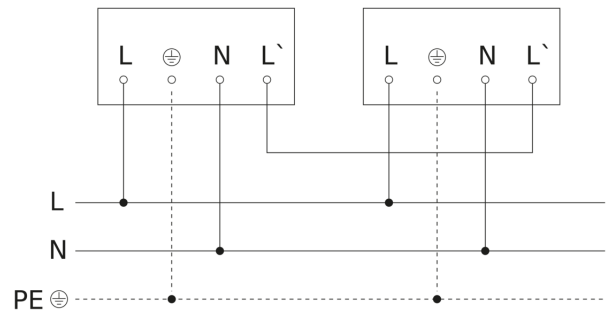

Sensor-switched LED floodlight - Professional Line

XLED PRO 240 S

V2 warm white white
EAN 4007841 068073
Article number 068073

XLED PRO 240 S

V2 warm white white
EAN 4007841 068073
Article number 068073

Master circuit diagram

Master/master interconnection circuit diagram

Master/slave interconnection circuit diagram