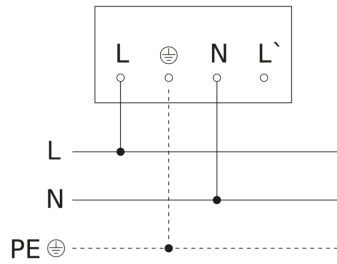

Sensor-switched LED floodlight - Professional Line

XLED PRO 240 S

V2 warm white white
EAN 4007841 068073
Article number 068073

XLED PRO 240 S

V2 warm white white
EAN 4007841 068073
Article number 068073

Master circuit diagram

Master/master interconnection circuit diagram

Master/slave interconnection circuit diagram